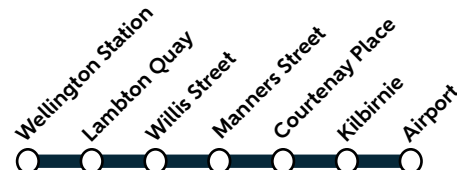

Sunday	AM	4:53	4:55	4:58	5:00	5:02	5:10	5:20
		5:58	6:00	6:03	6:05	6:07	6:15	6:25
		6:30	6:32	6:35	6:37	6:39	6:47	6:57
	7am - 7:30pm	Every 10 - 15 minutes						
	PM	7:51	7:54	7:57	7:58	8:01	8:09	8:21