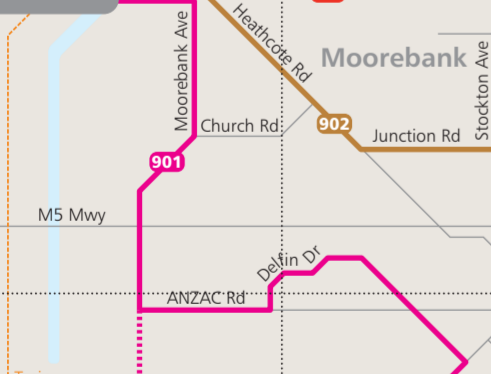

Parramatta, Bankstown and Liverpool bus network map

Diagrammatic Map
Not to Scale

Proudly operated by
Transdev NSW

Fairfield Inset

Liverpool Inset*

Parramatta Inset

Bankstown Inset

Key

- Bus route
- 903 Bus route number
- ... Occasional journey
- B Bus terminus
- T Train line/station

It's easy to plan your trip

On the web
transportnsw.info

Questions and feedback
Phone 131 500
NRS 133 677

* The lines on the map show the routes of buses departing Liverpool. For buses arriving in Liverpool, please refer to individual timetables.