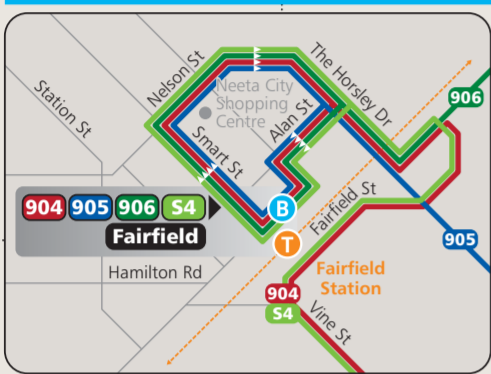

Parramatta, Bankstown and Liverpool bus network map

Diagrammatic Map
Not to Scale

Proudly operated by
Transdev NSW

Fairfield Inset

Liverpool Inset*

Parramatta Inset

Bankstown Inset

Key

- Bus route
- 903 Bus route number
- ... Occasional journey
- B Bus terminus
- T Train line/station

It's easy to plan your trip

On the web
transportnsw.info

Questions and feedback
Phone 131 500
NRS 133 677

* The lines on the map show the routes of buses departing Liverpool. For buses arriving in Liverpool, please refer to individual timetables.