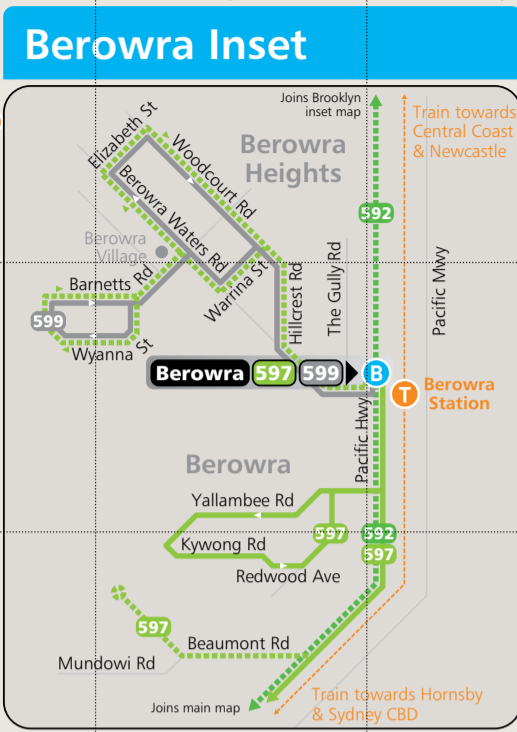

Chatswood, Hornsby and Berowra bus network map

Proudly operated by
Transdev NSW

NORTH

Diagrammatic Map
Not to Scale

Key

- Bus route
- Occasional journey
- T--- Train line/station
- 577 Bus route number
- B Bus terminus

Effective from 2 December 2018

It's easy to plan your trip

On the web
transportnsw.info

Questions and feedback
Phone 131 500
NRS 133 677