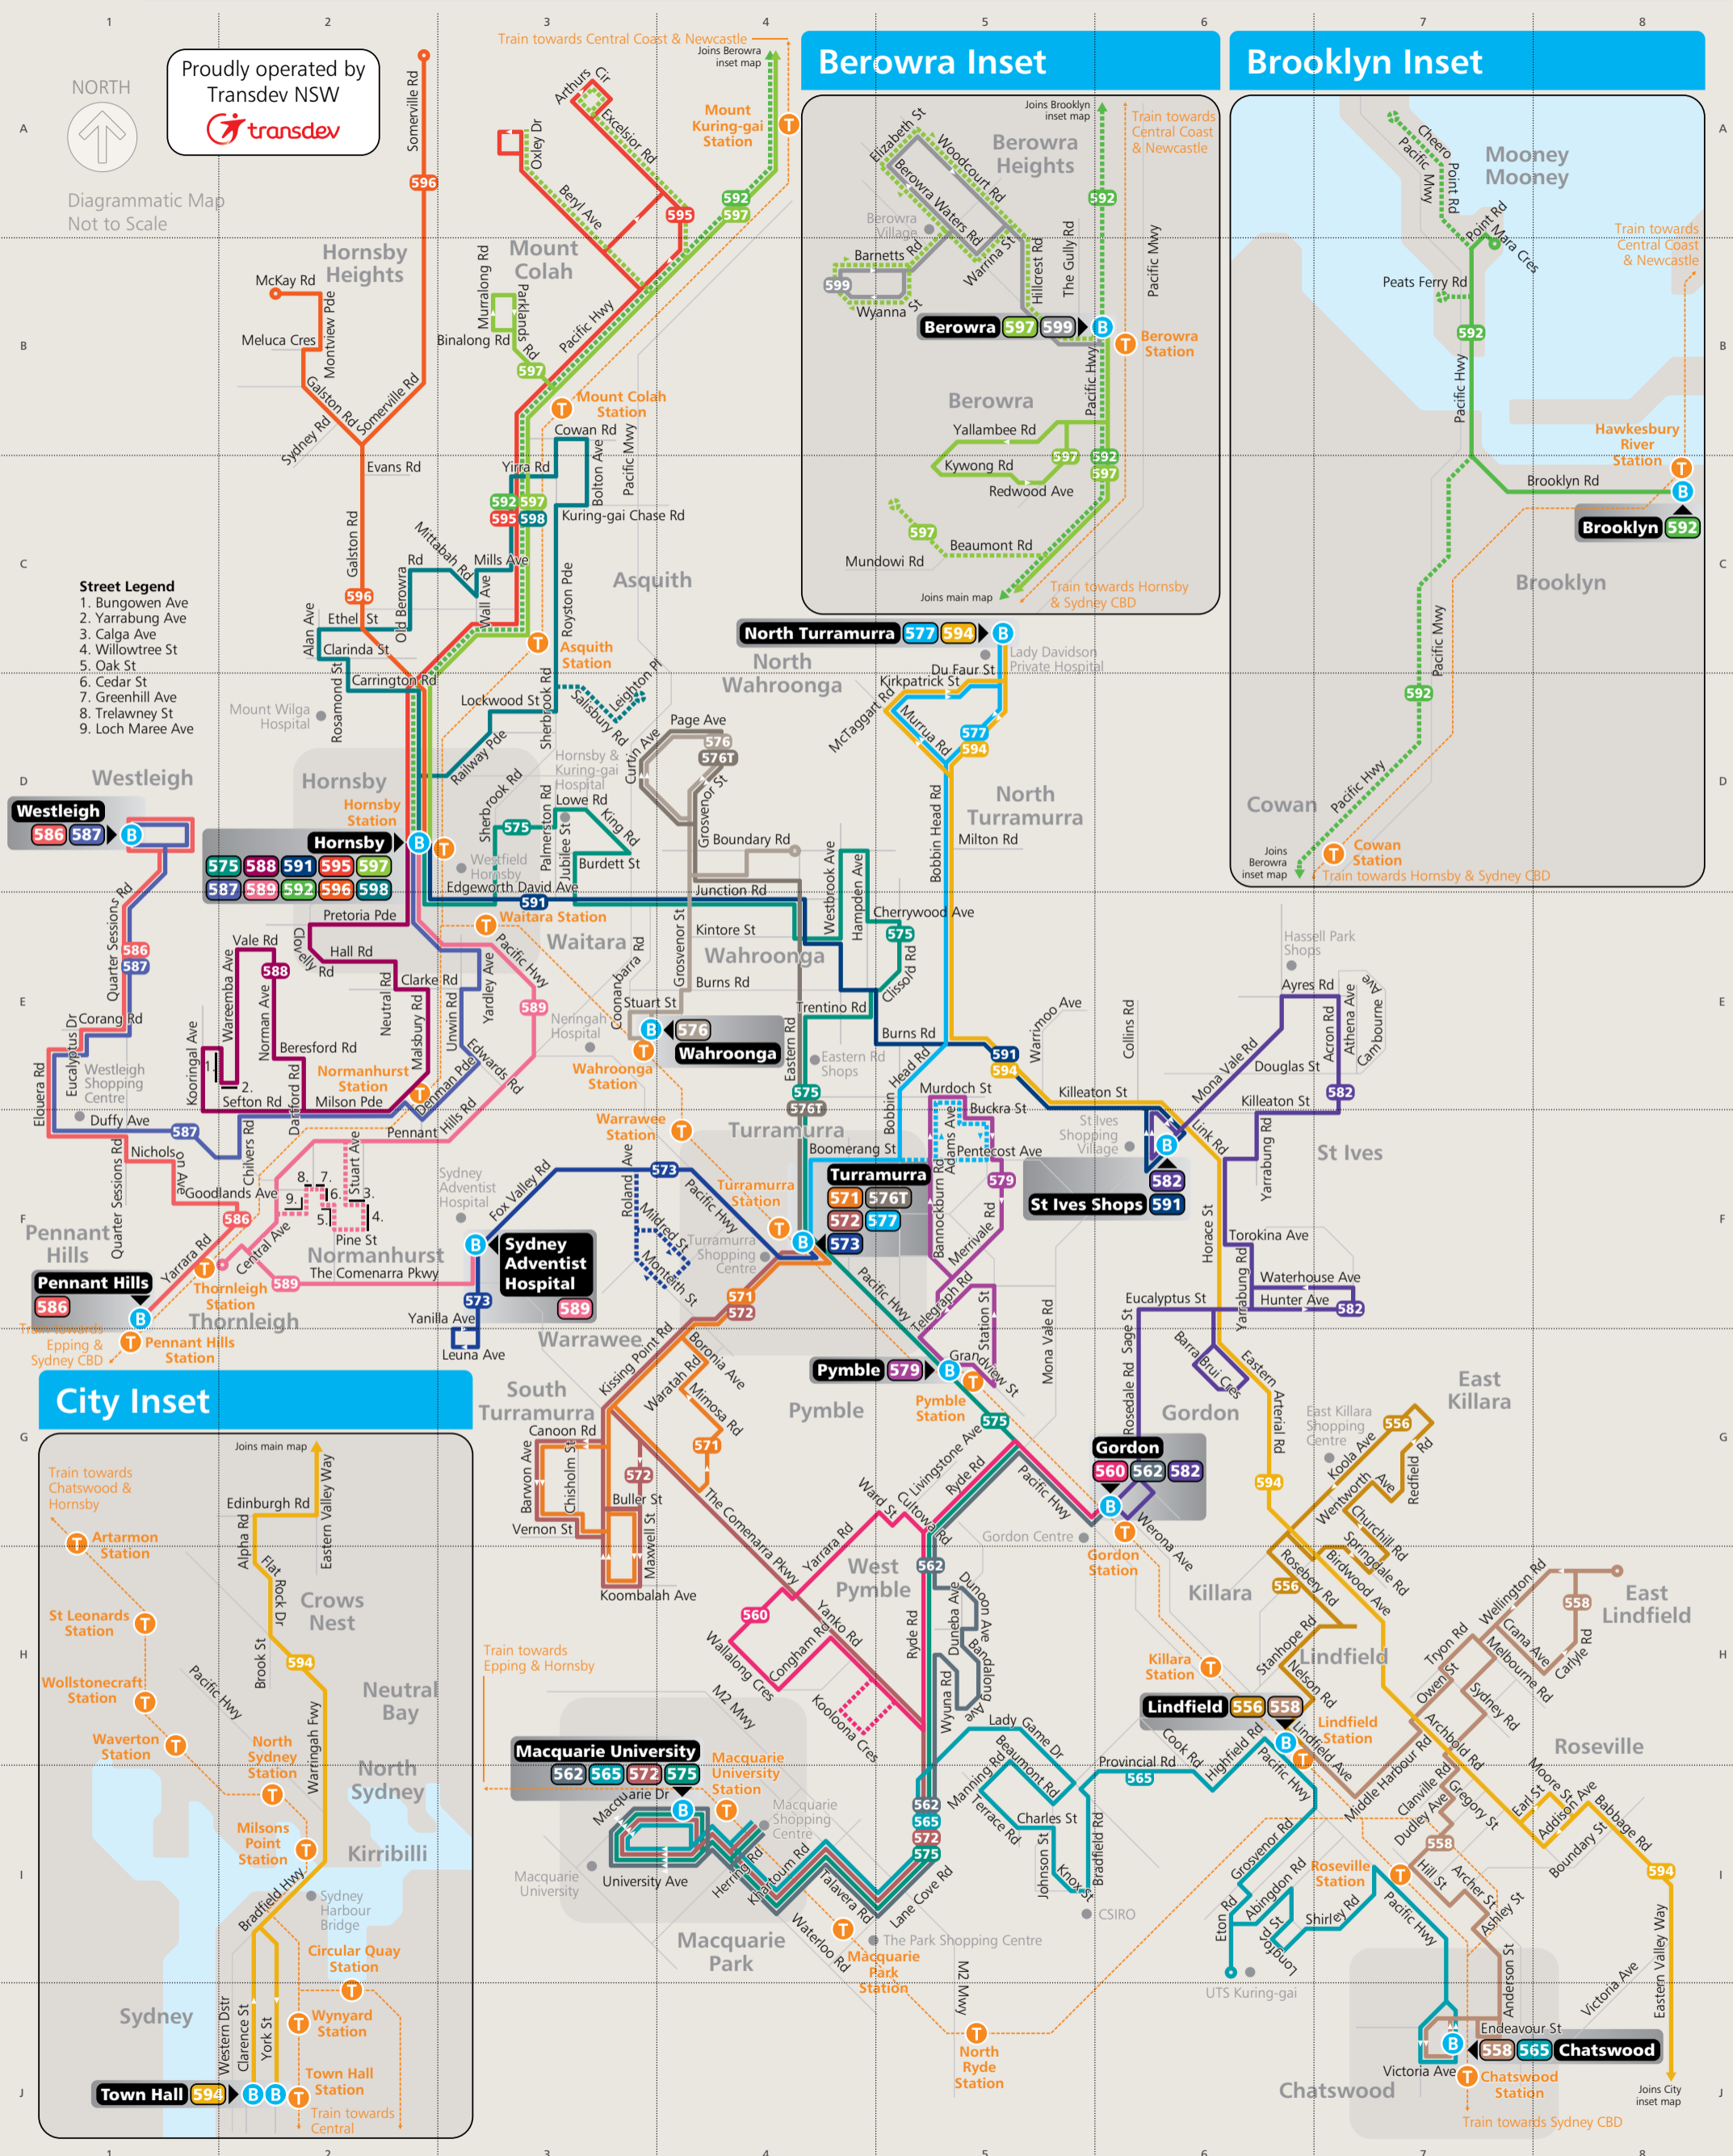

Chatswood, Hornsby and Berowra bus network map

Proudly operated by
Transdev NSW

NORTH

Diagrammatic Map
Not to Scale

Key

- Bus route
- Occasional journey
- T--- Train line/station
- 577 Bus route number
- B Bus terminus

Effective from 2 December 2018

It's easy to plan your trip

On the web
transportnsw.info

Questions and feedback
Phone 131 500
NRS 133 677