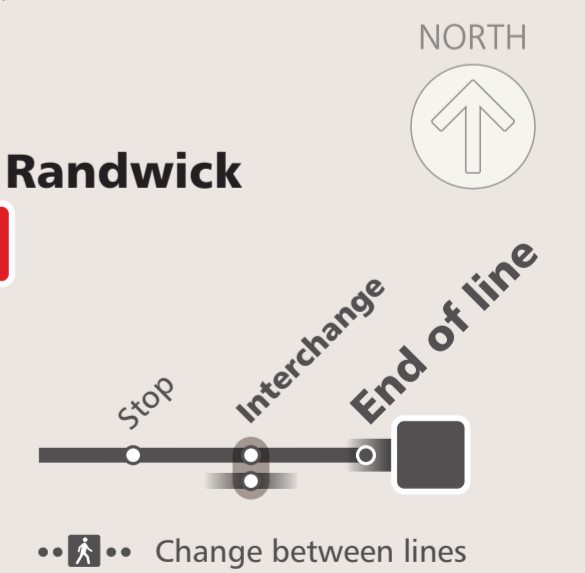

Sydney light rail network

Sydney light rail lines

L1 *Dulwich Hill Line*
Dulwich Hill
Central

L2 *Randwick Line*
Circular Quay
Randwick

L3 *Kingsford Line*
Circular Quay
Juniors Kingsford

Check trip planners for light rail services and connections